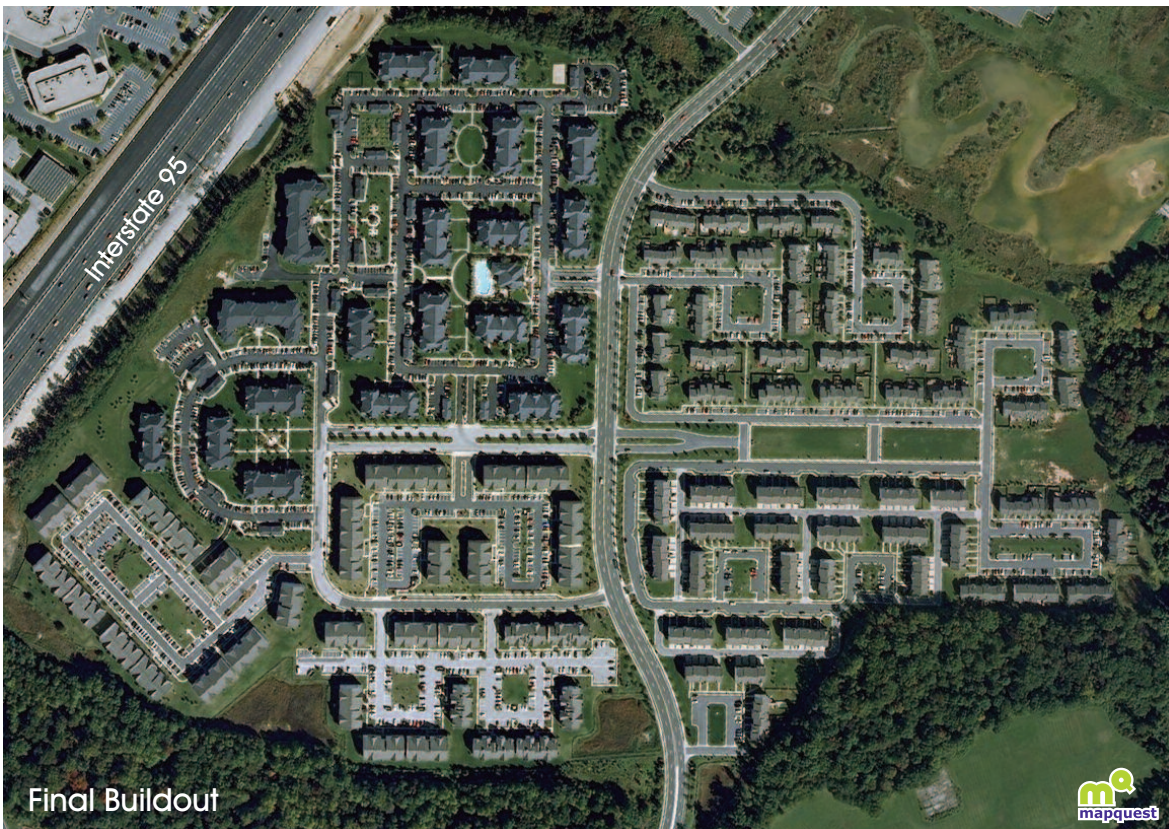

# castle creek

white marsh, maryland

**HLA**

**HOEHN**  
LANDSCAPE  
ARCHITECTURE, LLC.

form

•

shape

•

function

•

vision

316 Alabama Road  
Towson, MD 21204  
410.296.3390  
fax 410.296.3360  
HoehnLA@HoehnLA.com

Rick Hoehn served as Landscape Architect at Crozier Associates for this project.