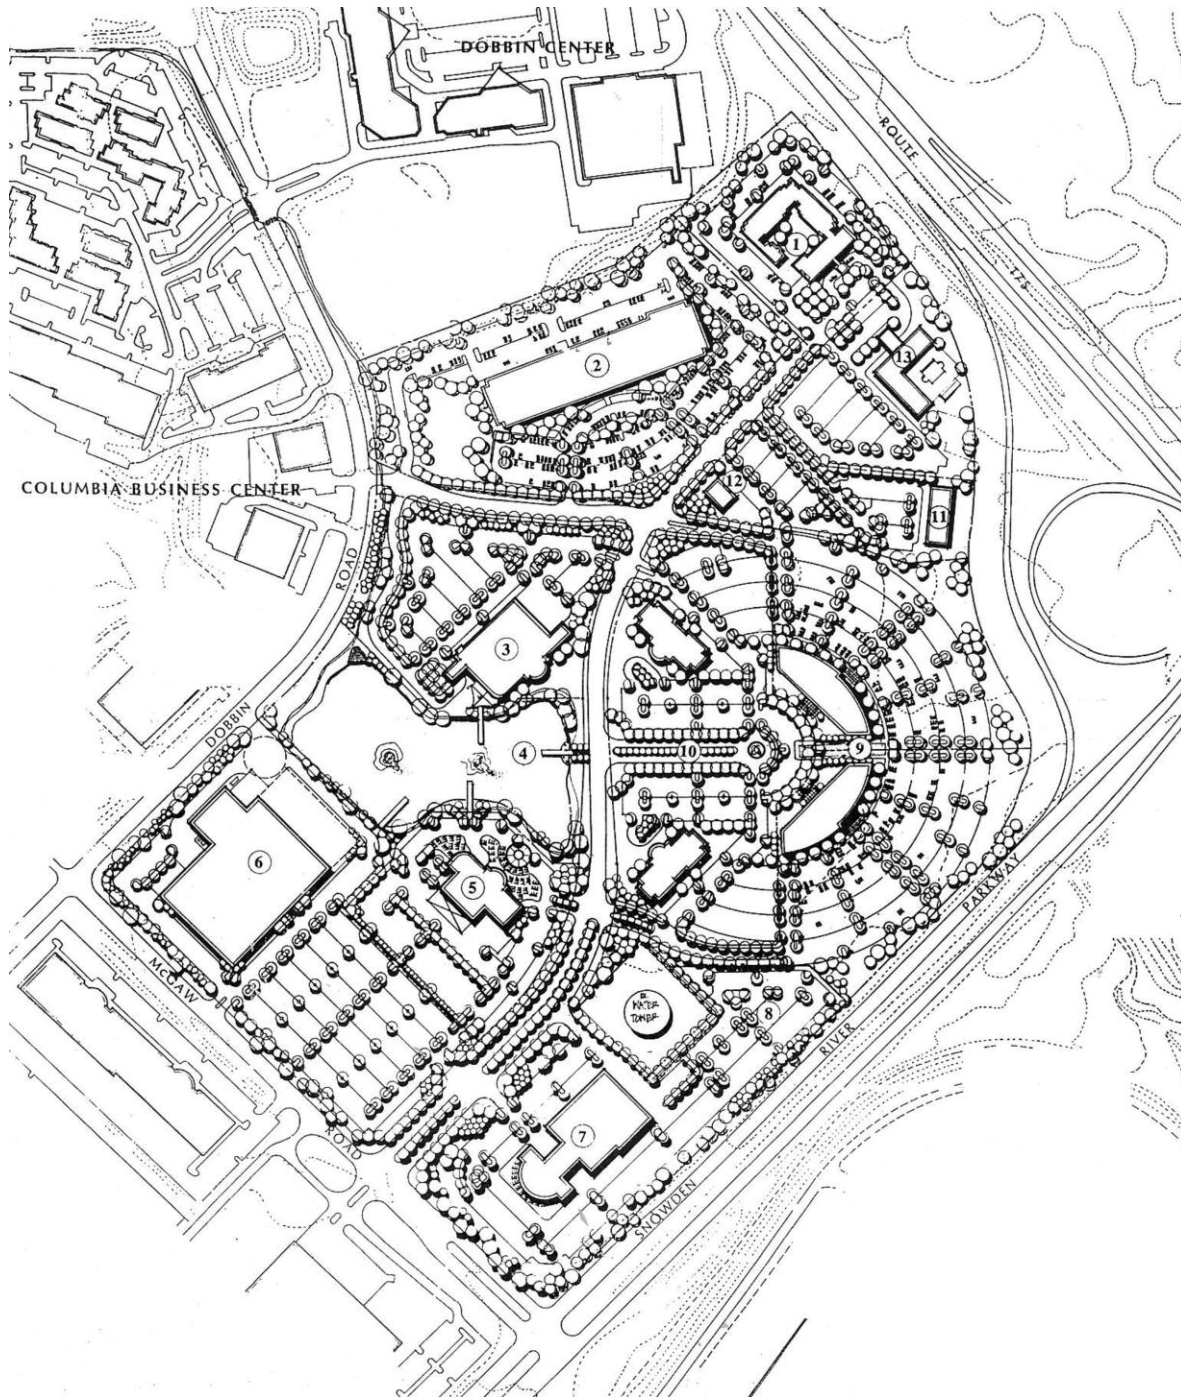

columbia corporate park

columbia, maryland

HLA

HOEHN
LANDSCAPE
ARCHITECTURE, LLC.

form

•

shape

•

function

•

vision

Rick Hoehn served as Vice President and Director of Design at DMW for this project.

316 Alabama Road
Towson, MD 21204
410.296.3390
fax 410.296.3360
HoehnLA@HoehnLA.com