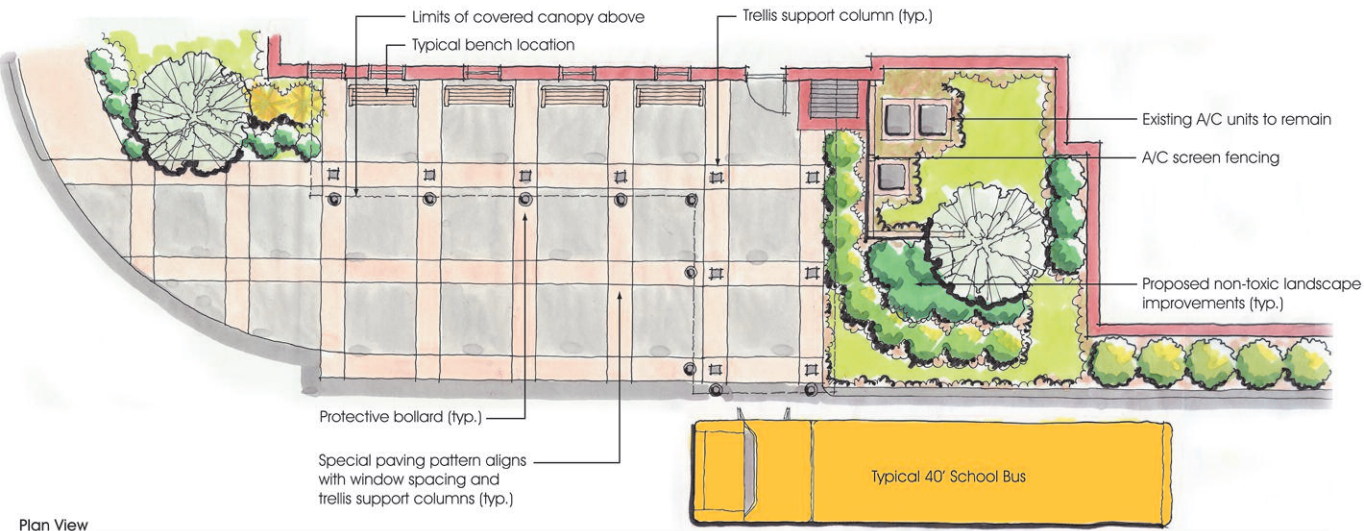

# the forbush preschool at gibson

towson, maryland

West Elevation  
Scale: 1/4" = 1'-0"

North Elevation  
Scale: 1/4" = 1'-0"

Plan View  
Scale: 1/4" = 1'-0"

## School Arrival Plaza Schematic

**HLA**

**HOEHN  
LANDSCAPE  
ARCHITECTURE, LLC.**

form

•

shape

•

function