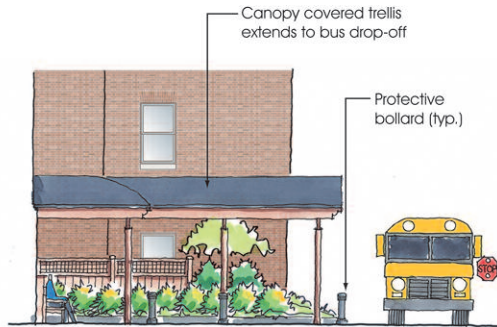

# the forbush preschool at gibson

towson, maryland

West Elevation  
Scale: 1/4" = 1'-0"

North Elevation  
Scale: 1/4" = 1'-0"

Plan View  
Scale: 1/4" = 1'-0"

## School Arrival Plaza Schematic

**HLA**

**HOEHN  
LANDSCAPE  
ARCHITECTURE, LLC.**

form

•

shape

•

function