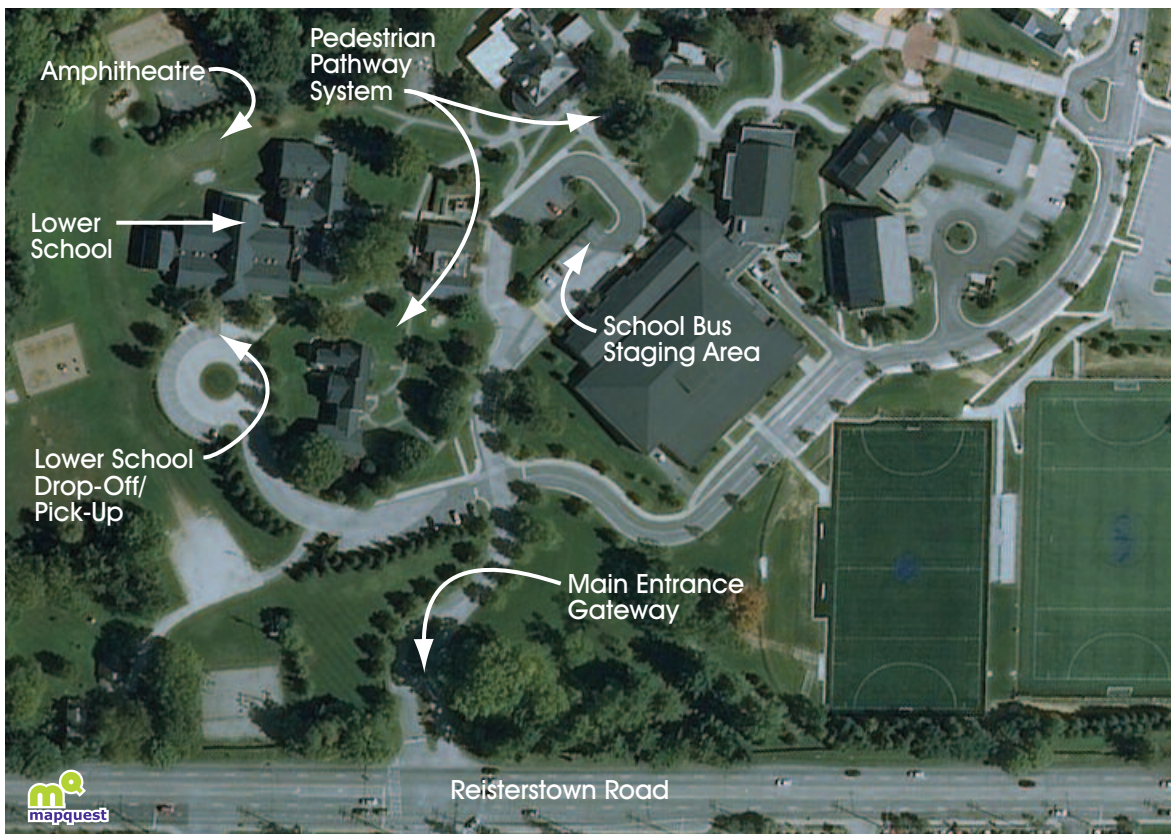

garrison forest school

owings mills, maryland

HLA

HOEHN
LANDSCAPE
ARCHITECTURE, LLC.

form

•

shape

•

function

•

vision

316 Alabama Road
Towson, MD 21204
410.296.3390
fax 410.296.3360
HoehnLA@HoehnLA.com

Rick Hoehn served as Vice President and Director of Design at DMW for this project.