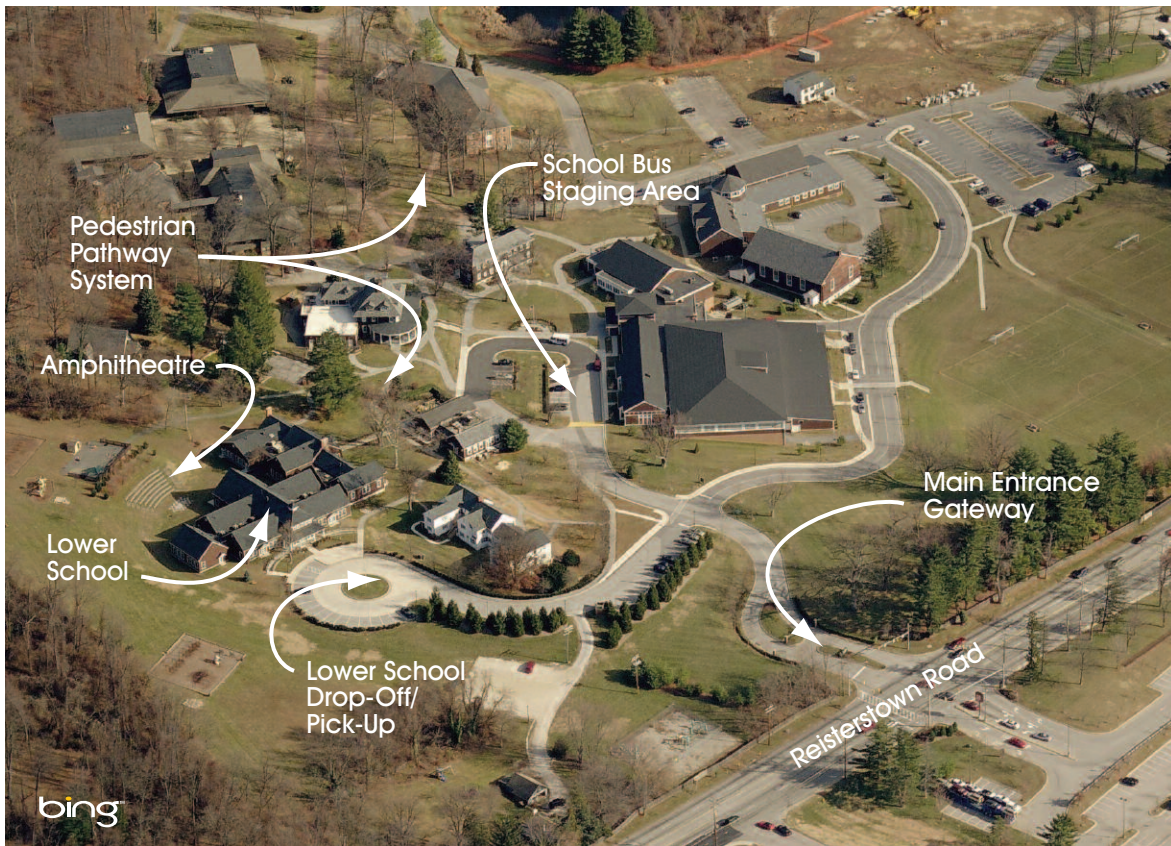

garrison forest school

owings mills, maryland

HLA

HOEHN
LANDSCAPE
ARCHITECTURE, LLC.

form

•

shape

•

function

•

vision

316 Alabama Road
Towson, MD 21204
410.296.3390
fax 410.296.3360
HoehnLA@HoehnLA.com

Rick Hoehn served as Vice President and Director of Design at DMW for this project.