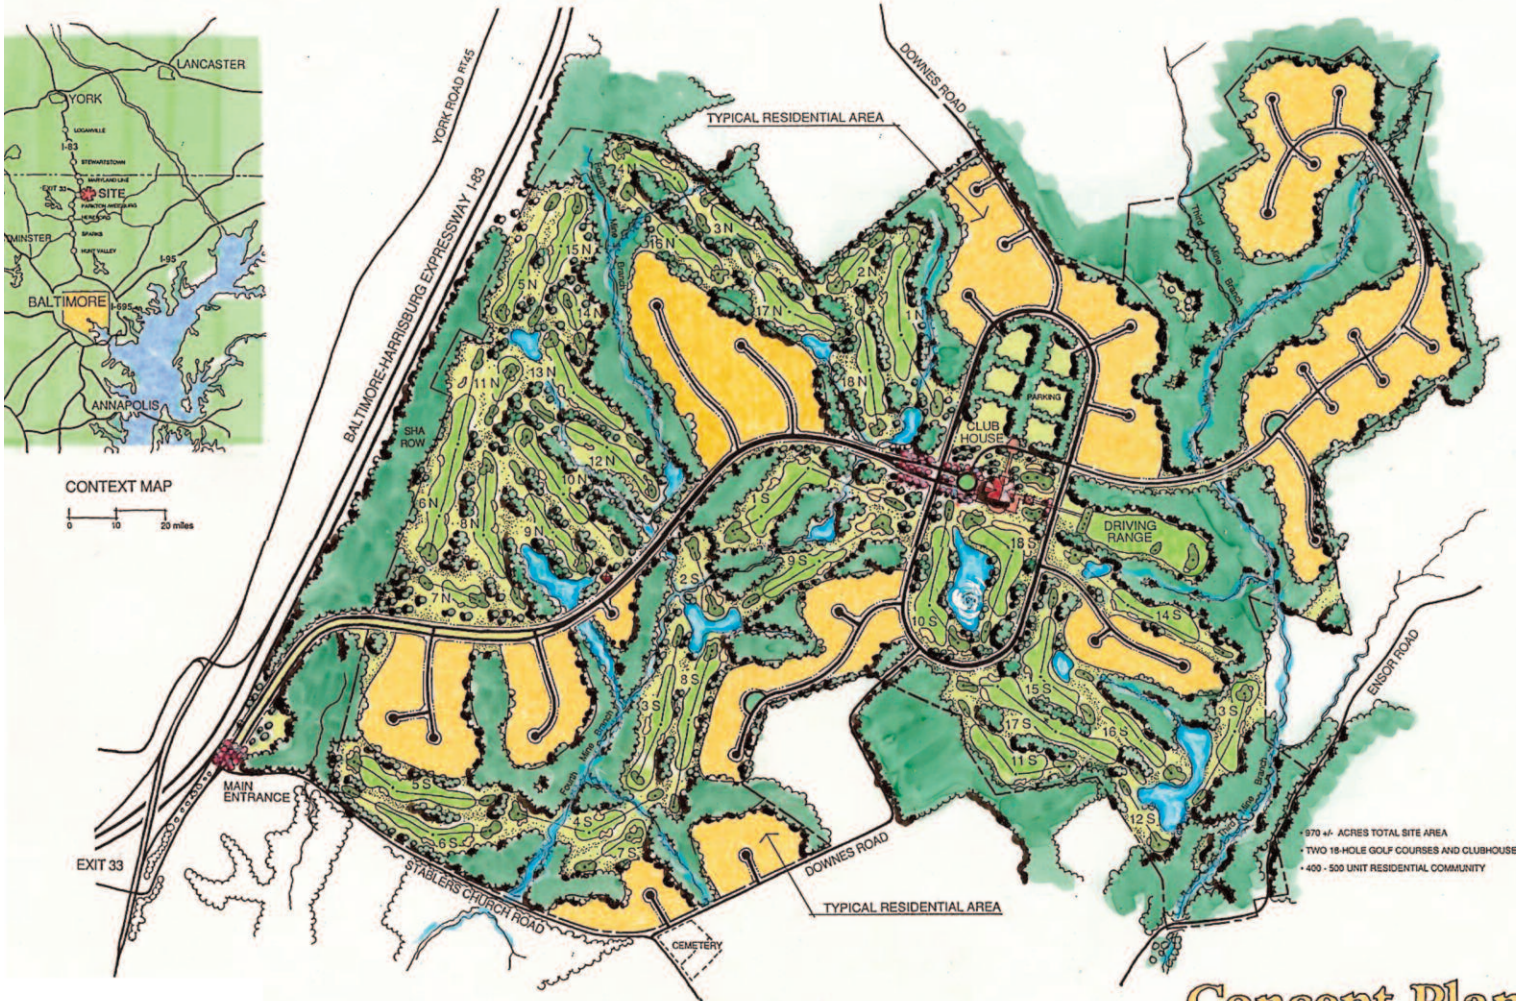

mine branch golf community

parkton, maryland

970 +/- ACRES TOTAL SITE AREA
 TWO 18-HOLE GOLF COURSES AND CLUBHOUSE
 400 - 500 UNIT RESIDENTIAL COMMUNITY

Concept Plan Mine Branch Golf Community

HLA

**HOEHN
LANDSCAPE
ARCHITECTURE, LLC.**

form

•

shape

•

function

•

vision

316 Alabama Road
 Towson, MD 21204
 410.296.3390
 fax 410.296.3360
 HoehnLA@HoehnLA.com

Rick Hoehn served as Landscape Architect at Crozier Associates for this project.