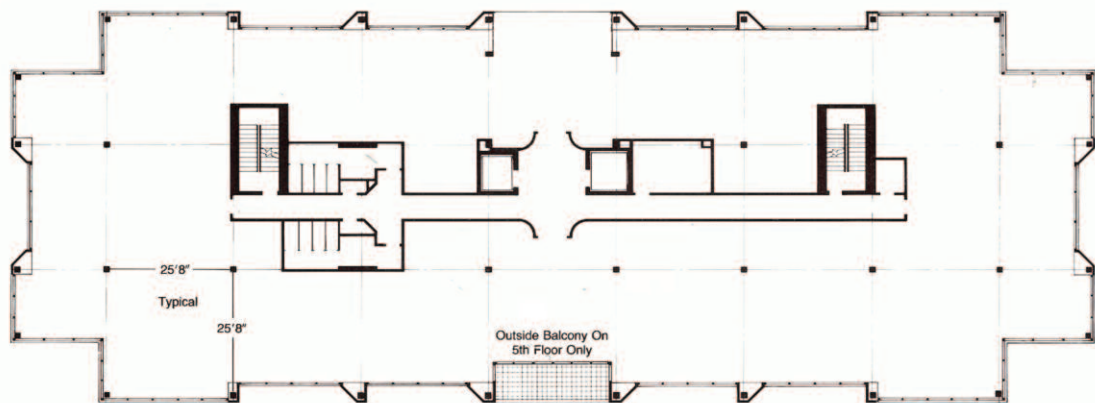

function

•

vision

Typical Floor (3-5)

Rick Hoehn served as Landscape Architect at Design Collective for this project.

316 Alabama Road  
Towson, MD 21204  
410.296.3390  
fax 410.296.3360  
HoehnLA@HoehnLA.com