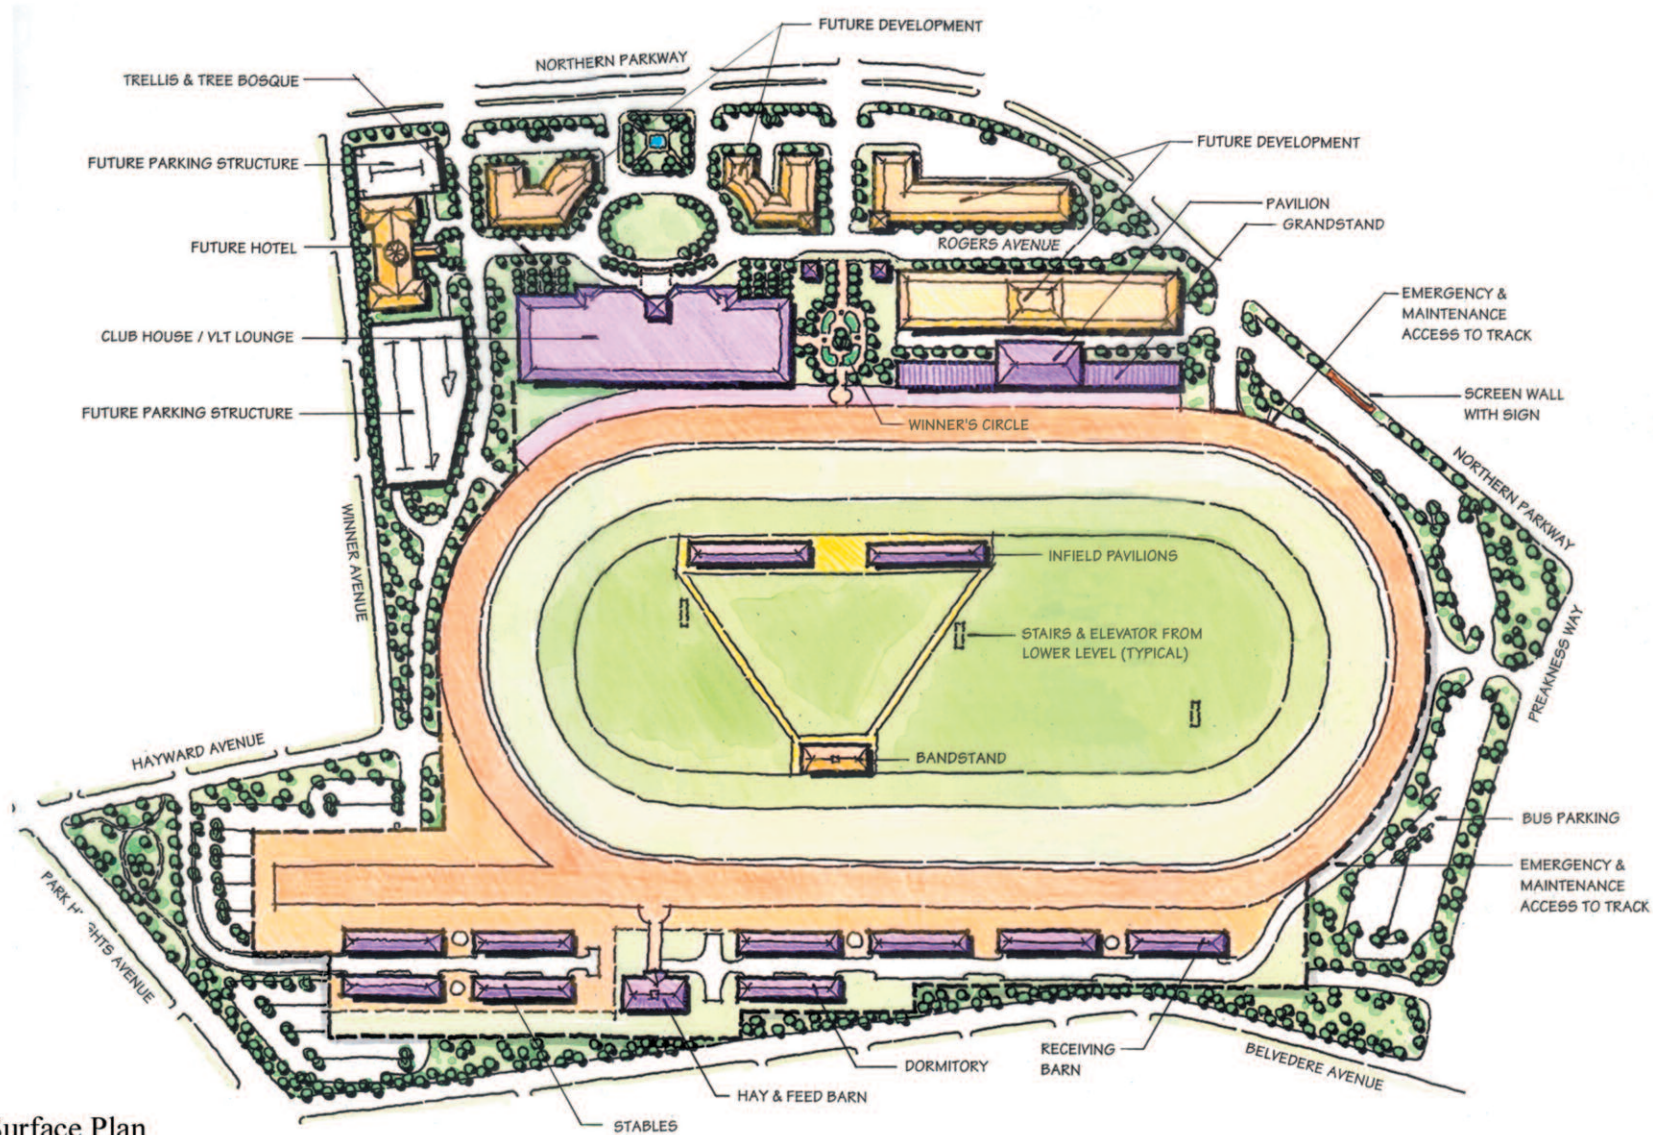

pimlico race course

baltimore, maryland

Surface Plan

Rick Hoehn served as Vice President and Director of Design at DMW for this project.

HLA

HOEHN
LANDSCAPE
ARCHITECTURE, LLC.

form

•