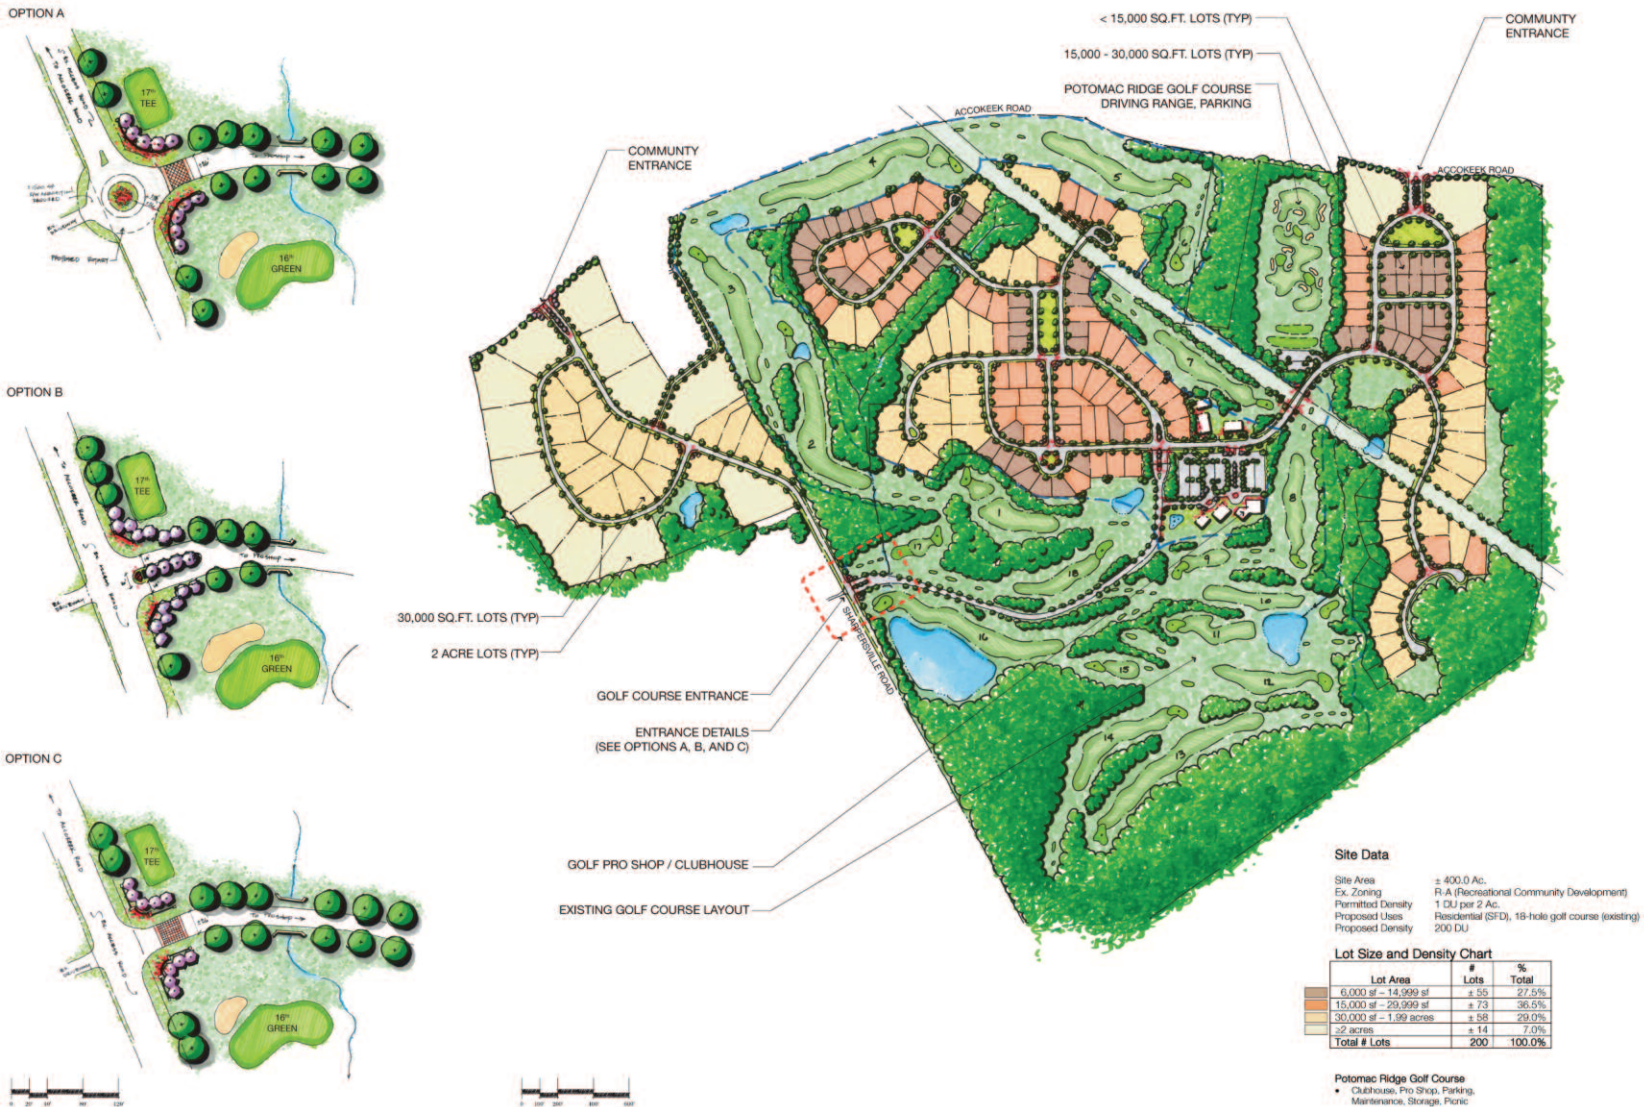

# potomac ridge golf course

prince george county, maryland

**HLA**

**HOEHN  
LANDSCAPE  
ARCHITECTURE, LLC.**

form

•

shape

•

function

•

vision

Lyndon Hart served as Senior Associate at EDSA for this project.

316 Alabama Road  
 Towson, MD 21204  
 410.296.3390  
 fax 410.296.3360  
 HoehnLA@HoehnLA.com