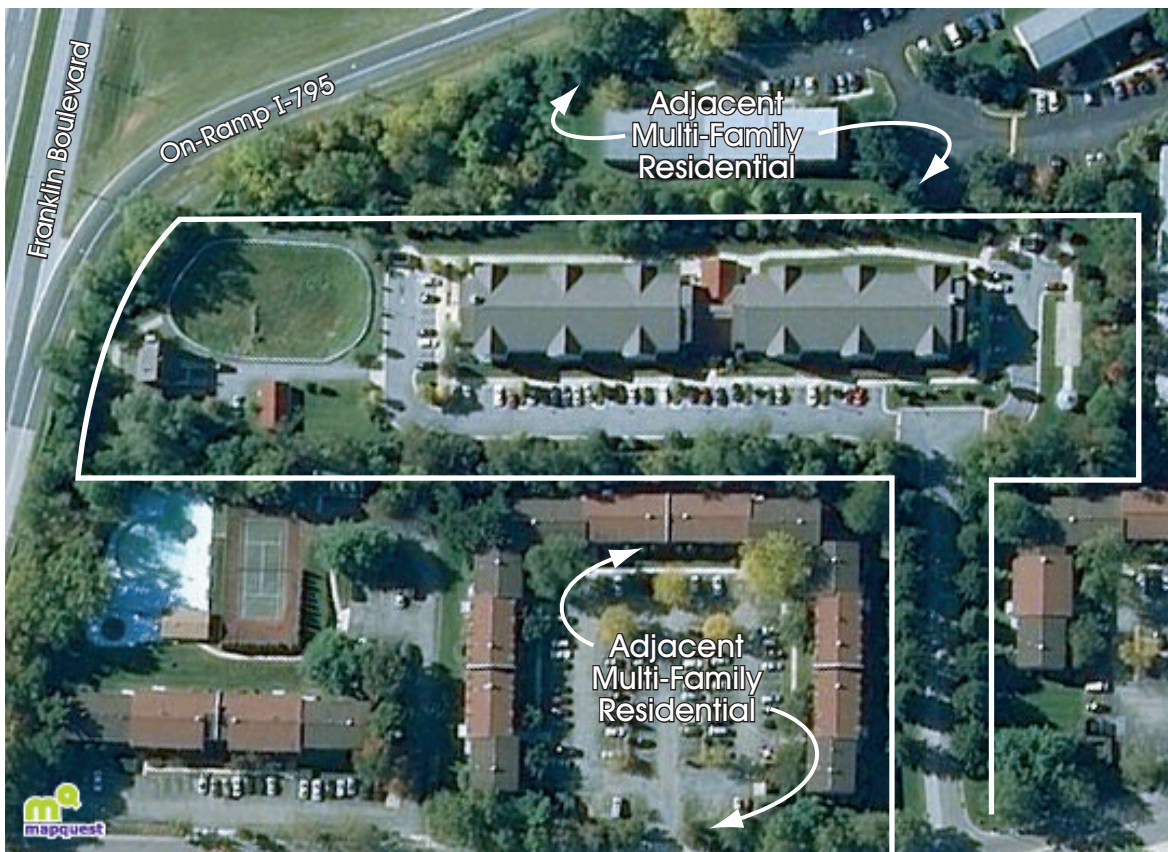

salony house

reisterstown, maryland

HLA

HOEHN
LANDSCAPE
ARCHITECTURE, LLC.

form

•

shape

•

function

•

vision

316 Alabama Road
Towson, MD 21204
410.296.3390
fax 410.296.3360
HoehnLA@HoehnLA.com

Rick Hoehn served as Vice President/Director of Design at DMW for this project.