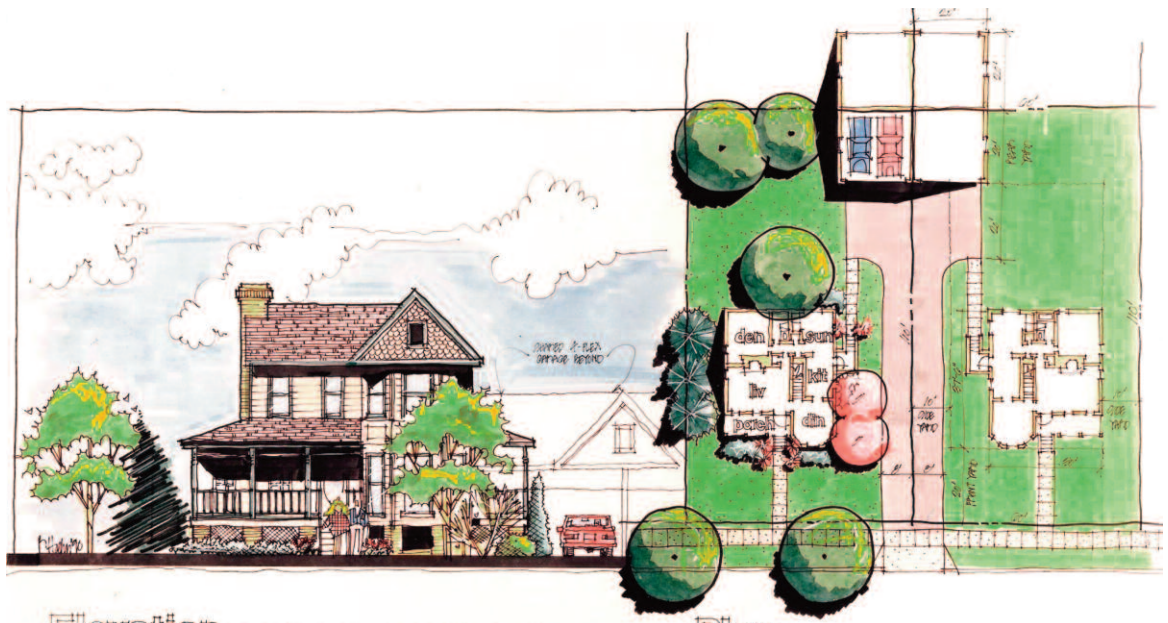

stonegate leesburg, virginia

Elevation THIS TRADITIONAL VICTORIAN CAPTURES THE CLUES AND HISTORICAL CONTEXT OF LEESBURG, VA.
SCALE: 1/4" = 1'-0"

Plan SHAPED DYNAMIC AND GARDEN STRUCTURES PRESERVED STREETSCAPE WHILE LOWERING DEVELOPMENT COSTS.
SCALE: 1/8" = 1'-0"

form
•
shape
•
function
•
vision

316 Alabama Road
Towson, MD 21204
410.296.3390
fax 410.296.3360
HoehnLA@HoehnLA.com

Rick Hoehn served as Landscape Architect at Crozier Associates for this project.