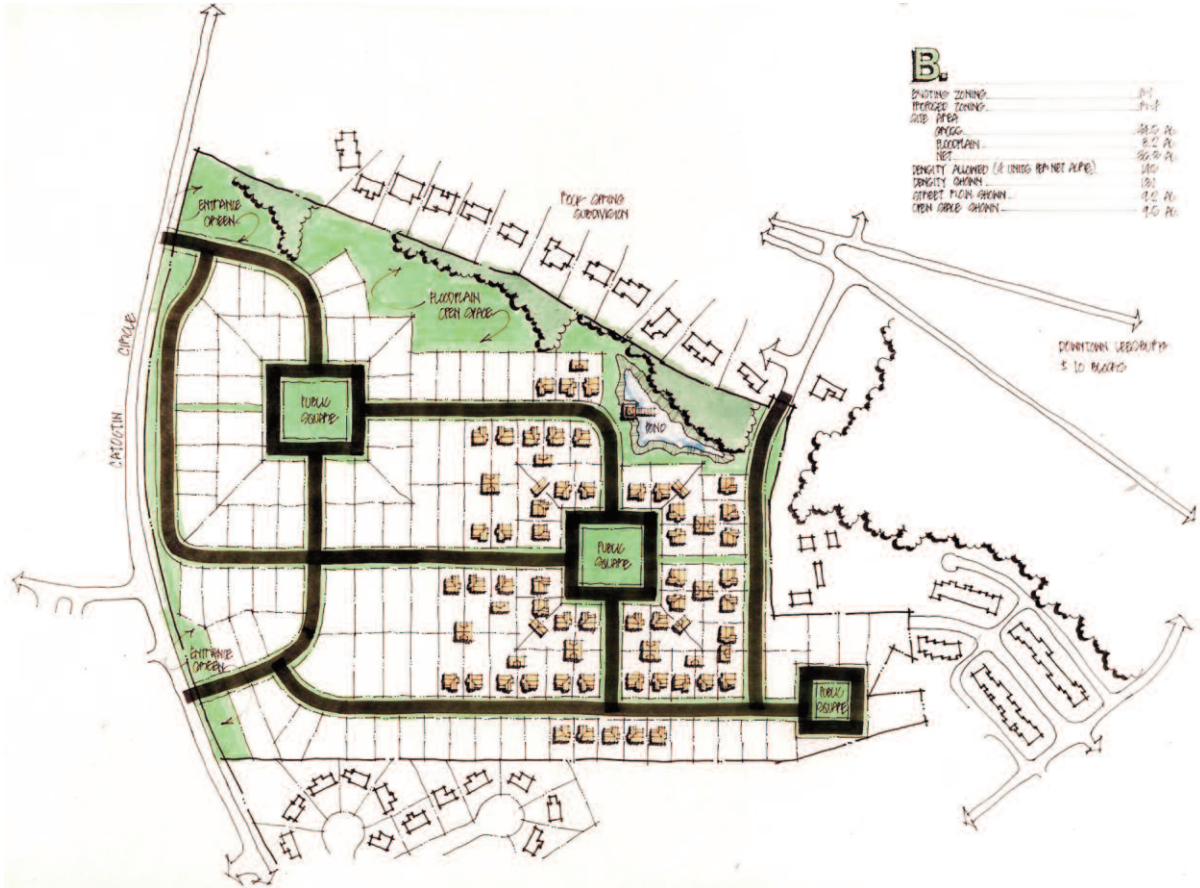

stonegate leesburg, virginia

Elevation THIS TRADITIONAL VICTORIAN CAPTURES THE CLUES AND HISTORICAL CONTEXT OF LEESBURG, VA.
SCALE: 1/4" = 1'-0"

Plan SHAPED DYNAMIC AND GARDEN STRUCTURES PRESERVED STREETSCAPE WHILE LOWERING DEVELOPMENT COSTS.
SCALE: 1/8" = 1'-0"

form
•
shape
•
function
•
vision

316 Alabama Road
Towson, MD 21204
410.296.3390
fax 410.296.3360
HoehnLA@HoehnLA.com

Rick Hoehn served as Landscape Architect at Crozier Associates for this project.