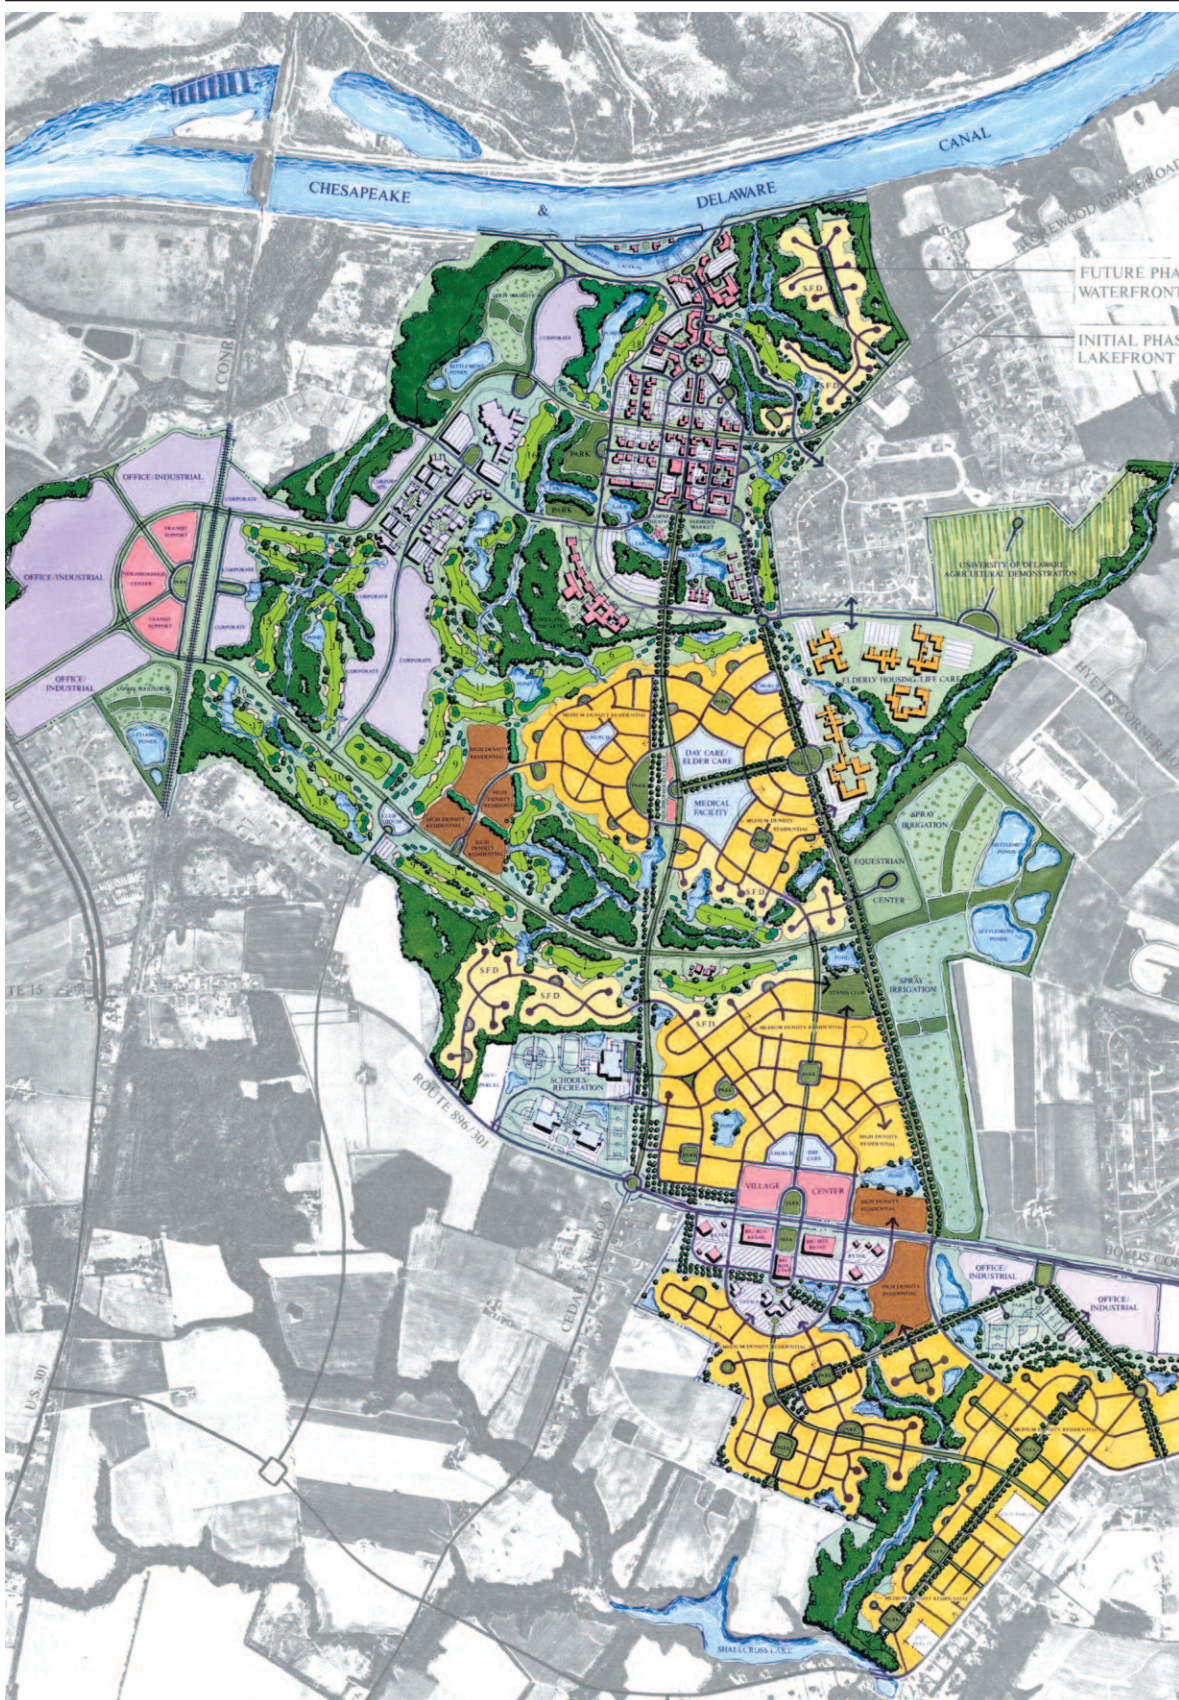

the summit

new castle county, delaware

HLA

HOEHN
LANDSCAPE
ARCHITECTURE, LLC.

form

•

shape

•

function

•

vision

316 Alabama Road
Towson, MD 21204
410.296.3390
fax 410.296.3360
HoehnLA@HoehnLA.com

Rick Hoehn served as Vice President and Director of Design at DMW for this project.