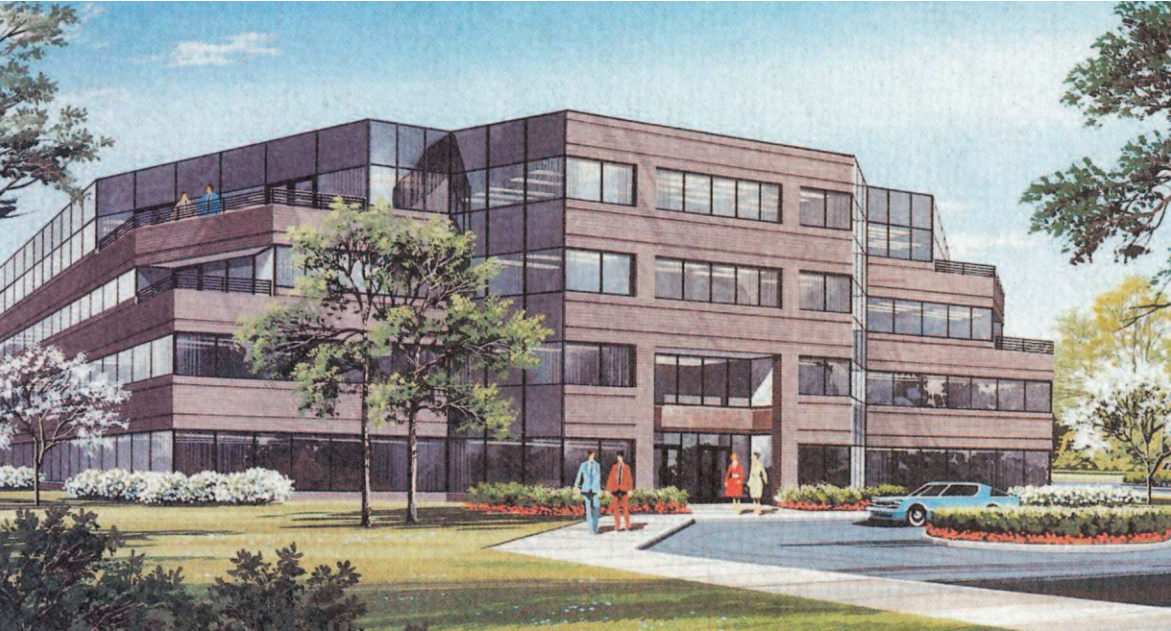

one, two and three centre park

columbia, maryland

form

•

shape

•

function

•

vision

316 Alabama Road
Towson, MD 21204
410.296.3390
fax 410.296.3360
HoehnLA@HoehnLA.com

Rick Hoehn served as Landscape Architect at Design Collective for this project.