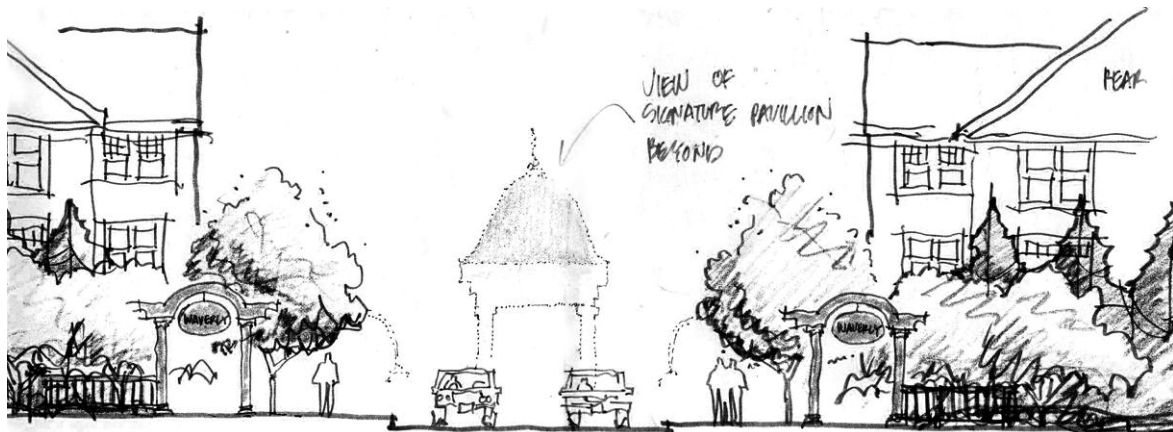

Community Entrance Elevation

316 Alabama Road
Towson, MD 21204
410.296.3390
fax 410.296.3360
HoehnLA@HoehnLA.com

waverly woods

mariottsville, maryland

HLA

HOEHN
LANDSCAPE
ARCHITECTURE, LLC.

Section Through Interior Community Gardens

Section Through Community Mailbox Plaza

Section Through Garden Court

form

•

shape

•

function

•