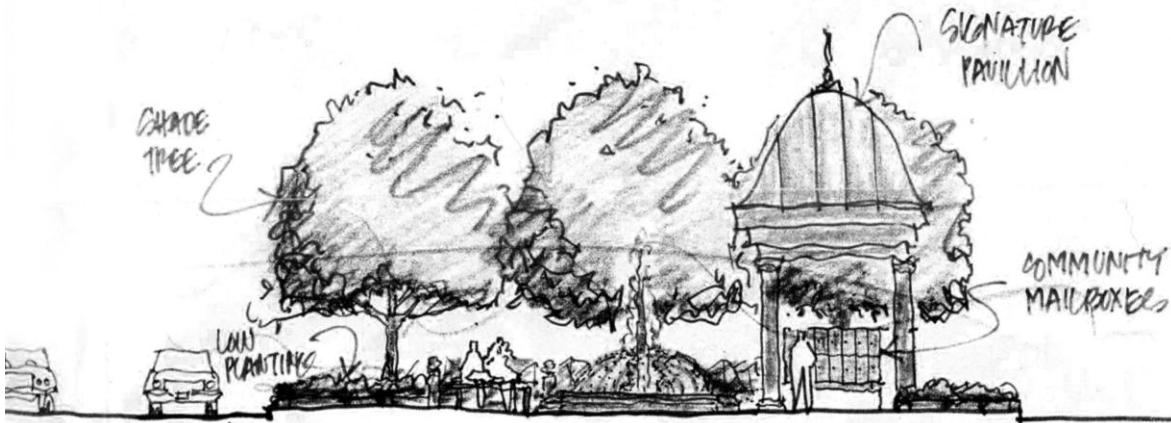

Community Entrance Elevation

316 Alabama Road
Towson, MD 21204
410.296.3390
fax 410.296.3360
HoehnLA@HoehnLA.com

waverly woods

mariottsville, maryland

HLA

HOEHN
LANDSCAPE
ARCHITECTURE, LLC.

Section Through Interior Community Gardens

Section Through Community Mailbox Plaza

Section Through Garden Court

form

•

shape

•

function

•