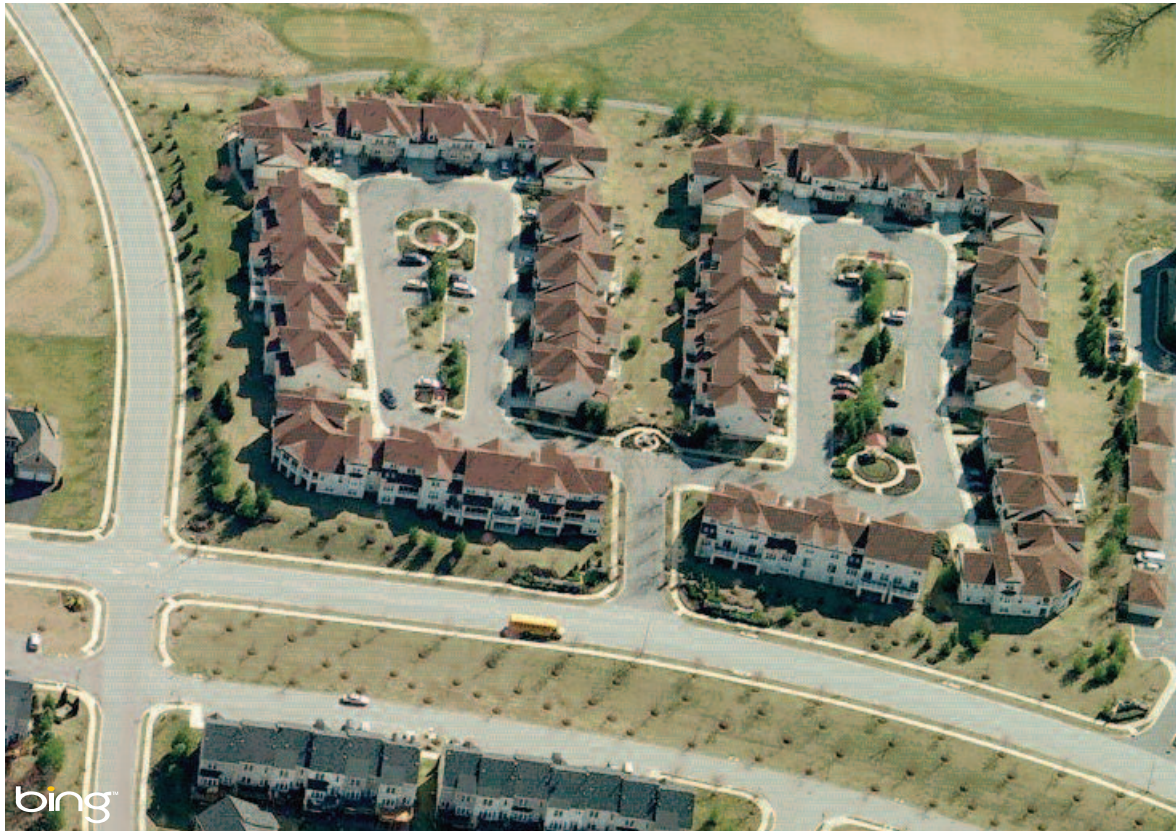

waverly woods mariottsville, maryland

HLA

**HOEHN
LANDSCAPE
ARCHITECTURE, LLC.**

form

•

shape

•

function

•

vision

316 Alabama Road
Towson, MD 21204
410.296.3390
fax 410.296.3360
HoehnLA@HoehnLA.com

Rick Hoehn served as Associate at Design Collective for this project.

waverly woods

mariottsville, maryland

HLA

HOEHN
LANDSCAPE
ARCHITECTURE, LLC.

Community Entrance Elevation

316 Alabama Road
Towson, MD 21204
410.296.3390
fax 410.296.3360
HoehnLA@HoehnLA.com

waverly woods

mariottsville, maryland

HLA

HOEHN
LANDSCAPE
ARCHITECTURE, LLC.

Section Through Interior Community Gardens

Section Through Community Mailbox Plaza

Section Through Garden Court

form

•

shape

•

function

•