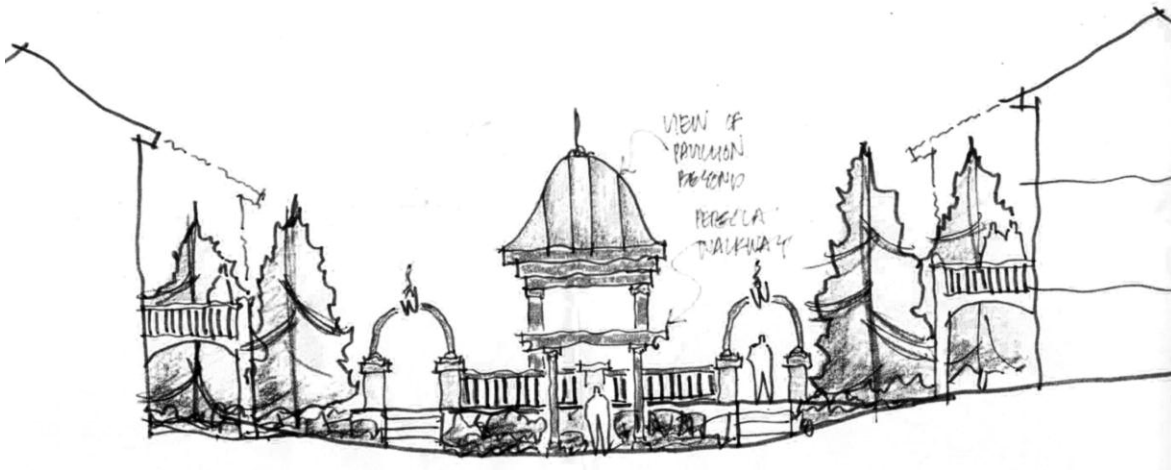

Community Entrance Elevation

316 Alabama Road
Towson, MD 21204
410.296.3390
fax 410.296.3360
HoehnLA@HoehnLA.com

waverly woods

mariottsville, maryland

HLA

HOEHN
LANDSCAPE
ARCHITECTURE, LLC.

Section Through Interior Community Gardens

Section Through Community Mailbox Plaza

Section Through Garden Court

form

•

shape

•

function

•