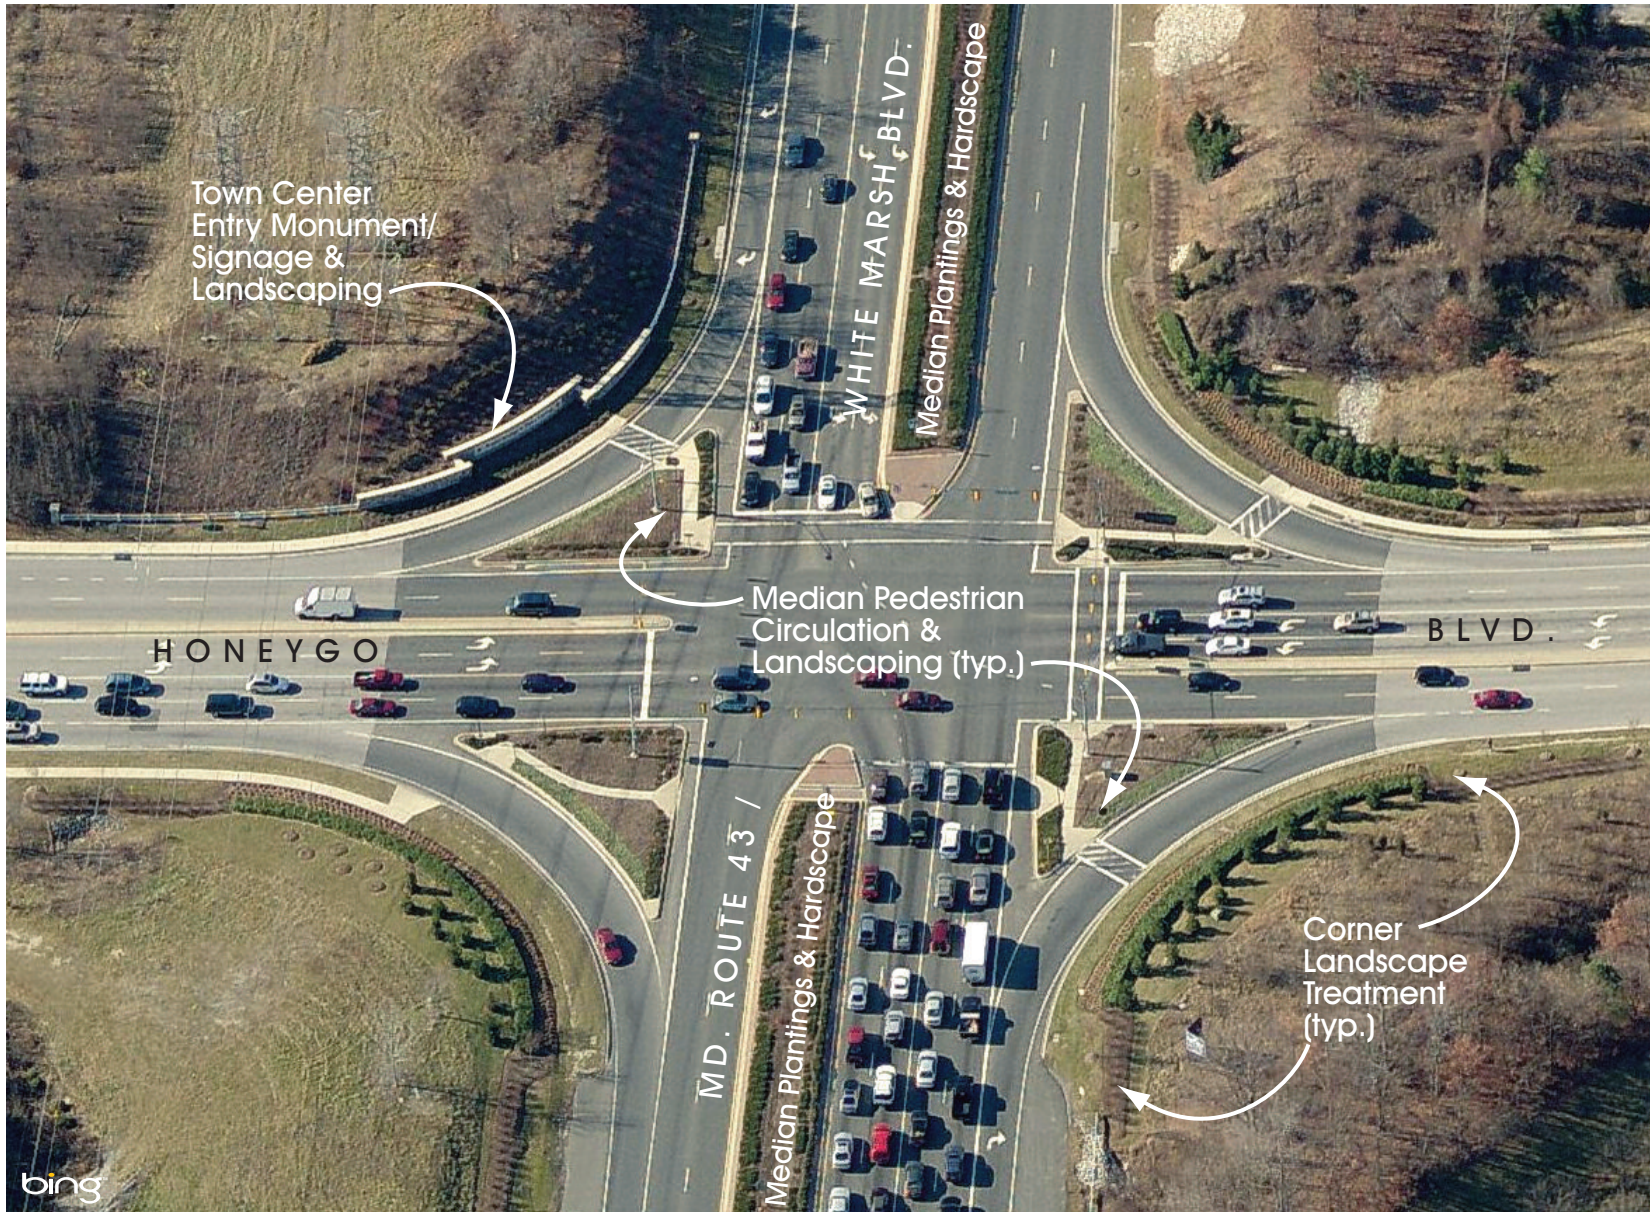

white marsh town center

white marsh, maryland

HLA

HOEHN
LANDSCAPE
ARCHITECTURE, LLC.

form

•

shape

•

function

•

vision

316 Alabama Road
Towson, MD 21204
410.296.3390
fax 410.296.3360
HoehnLA@HoehnLA.com

Rick Hoehn served as Vice President and Director of Design at DMW for this project.