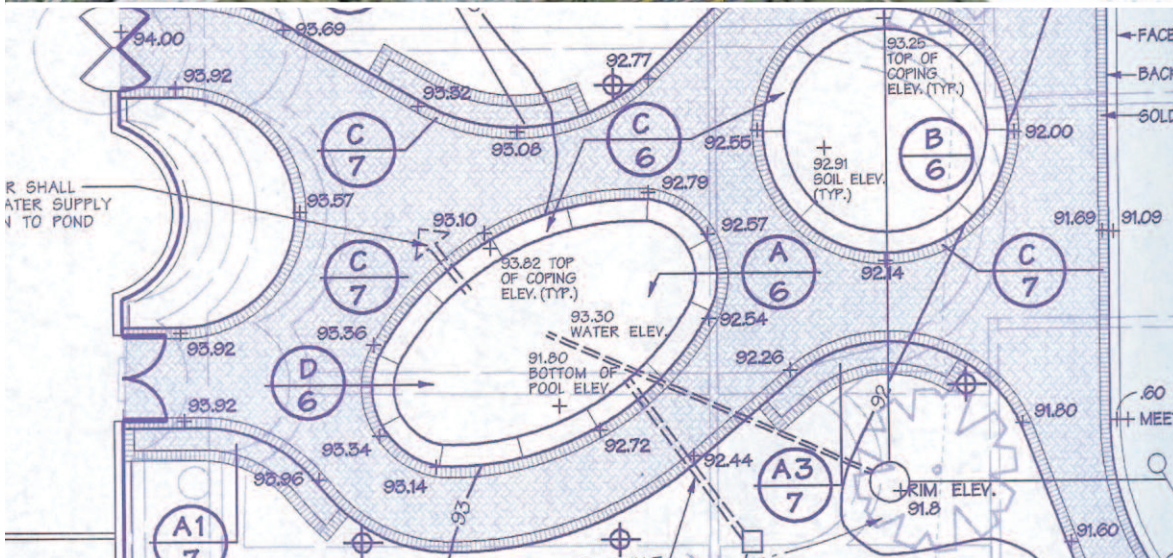

williams scotsman

white marsh, maryland

HLA

HOEHN
LANDSCAPE
ARCHITECTURE, LLC.

form

•

shape

•

function

•

vision

Rick Hoehn served as Vice President and Director of Design at DMW for this project.

316 Alabama Road
Towson, MD 21204
410.296.3390
fax 410.296.3360
HoehnLA@HoehnLA.com